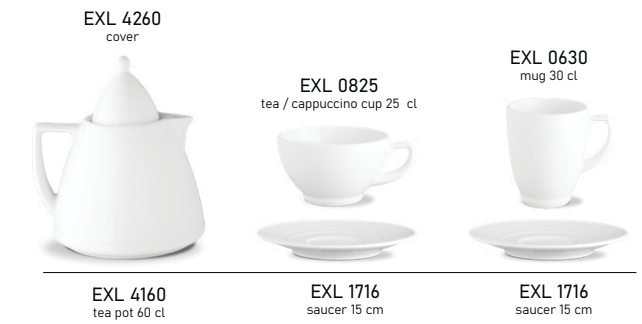

EXL 2131
plate flat 31 cm

EXL 2127
plate flat 27 cm

EXL 2124
plate flat 24 cm

EXL 2120
plate flat 20 cm

EXL 2115
plate flat 15 cm

EXL 1927
pasta plate 27 cm

EXL 1923
deep plate 23 cm

EXL 3042
oval plate 42 cm

EXL 3036
oval plate 36 cm

EXL 1518
oval bowl 18 cm

E X C E L L E N C Y

E X C E L L E N C Y

E X C E L L E N C Y